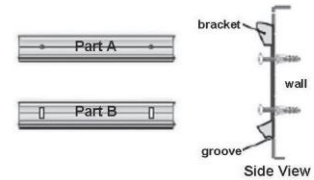

Aluminum Wall Mount Bracket