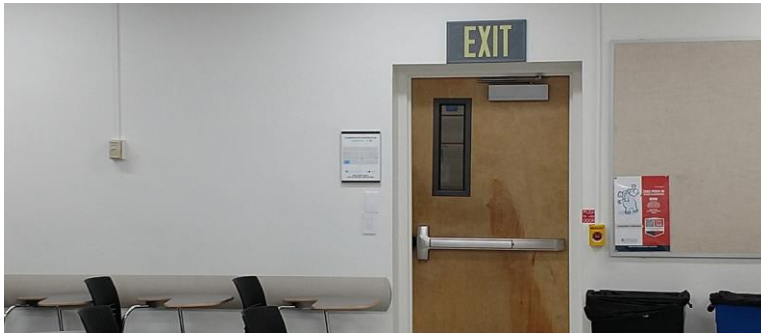

Technical Information

Size: 8-5/8" x 15-7/8"
 Background: Gray
 Illumination: High Visibility Chartreuse (light green/yellow)
 Visibility: 100 feet
 Directional: Chevron kit included
 Construction: ABS Plastic with Photoluminescent Lettering / UV Inhibitor
 Frame: Aluminum
 Wall Brackets: Aluminum
 Ceiling/Wall Brackets: Aluminum
 Powdercoated

Life Expectancy

25+ years

Installation

Surface, flag or ceiling mounted options. Aluminum Frame and Mounting Bracket. Before installation it must be determined that there is a minimum of 5 foot-candles (54 lux) of fluorescent, MH, MV or LED light on the face(s) of the sign at all times during building occupancy.

SKU EX: RG100GRY-D-GRY-GRY
 100' Viewing Distance, Gray Face, Double Sided, Gray Frame, Gray Bracket
 SKU EX: RG100GRY-S-GRY
 100' Viewing Distance, Gray Face, Single Sided, Gray Frame. Wall Bracket

- Bracket needed for Double Sided Signs or Flag or Ceiling; not needed for Single Wall Mount
- Brackets used for Single Wall Mounted Signs come with Frame