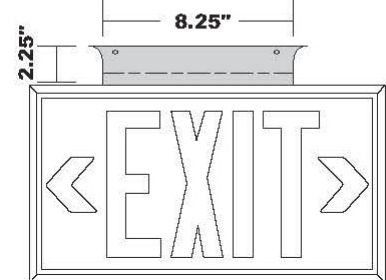

Ceiling Mount

WEB: www.renewableglow.com
EMAIL: sales@renewableglow.com