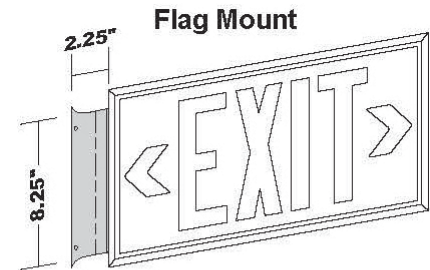

Aluminum Wall Mount Bracket