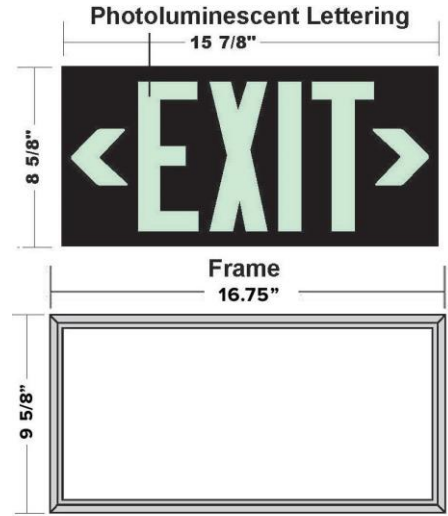

Technical Information

Size: 8-5/8" x 15-7/8"
 Background: Gray
 Illumination: High Visibility Chartreuse (light green/yellow)
 Visibility: 100 feet
 Directional: Chevron kit included
 Construction: ABS Plastic with Photoluminescent Lettering / UV Inhibitor
 Frame: Aluminum
 Wall Brackets: Aluminum
 Ceiling/Wall Brackets: Aluminum
 Powdercoated

Life Expectancy

25+ years

Installation

Surface, flag or ceiling mounted options. Aluminum Frame and Mounting Bracket. Before installation it must be determined that there is a minimum of 5 foot-candles (54 lux) of fluorescent, MH, MV or LED light on the face(s) of the sign at all times during building occupancy.

SKU EX: RG100GRY-S-GRY: As seen in a Cal State Fullerton classroom

ORDERING INFORMATION

SIGN	FACES	FRAME COLOR	CEILING / FLAG MOUNTING BRACKET
	S = SINGLE	SIL = SILVER	SIL = SILVER
		WHT = WHITE	WHT = WHITE
	D = DOUBLE	BLK = BLACK	BLK = BLACK
		GRY = GRAY	GRY = GRAY

SKU EX: RG100GRY-D-GRY-GRY
 100' Viewing Distance, Gray Face, Double Sided, Gray Frame, Gray Bracket
 SKU EX: RG100GRY-S-GRY
 100' Viewing Distance, Gray Face, Single Sided, Gray Frame. Wall Bracket

- Bracket needed for Double Sided Signs or Flag or Ceiling; not needed for Single Wall Mount
- Brackets used for Single Wall Mounted Signs come with Frame